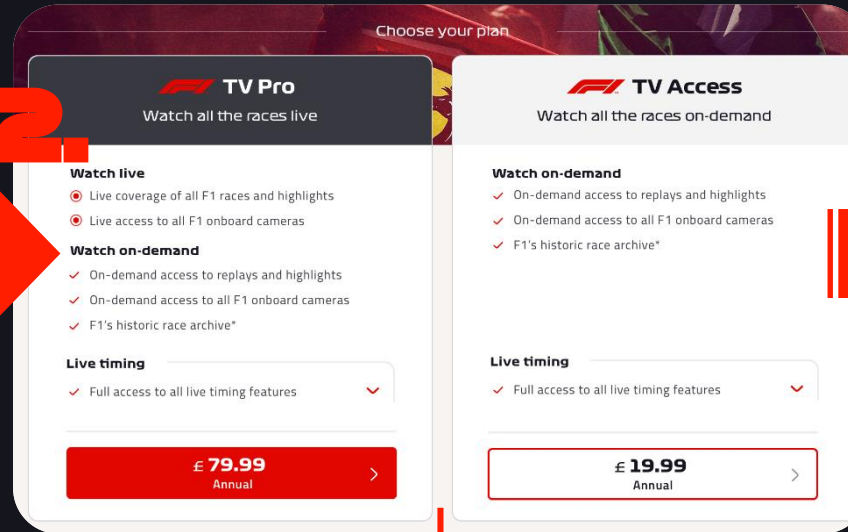

REGISTER & SIGNUP

Select Buy Now

Select Product
(Market dependent)

Register an account for
for F1TV

SELECTING PRODUCT

3d.

Select country

Select Buy Now